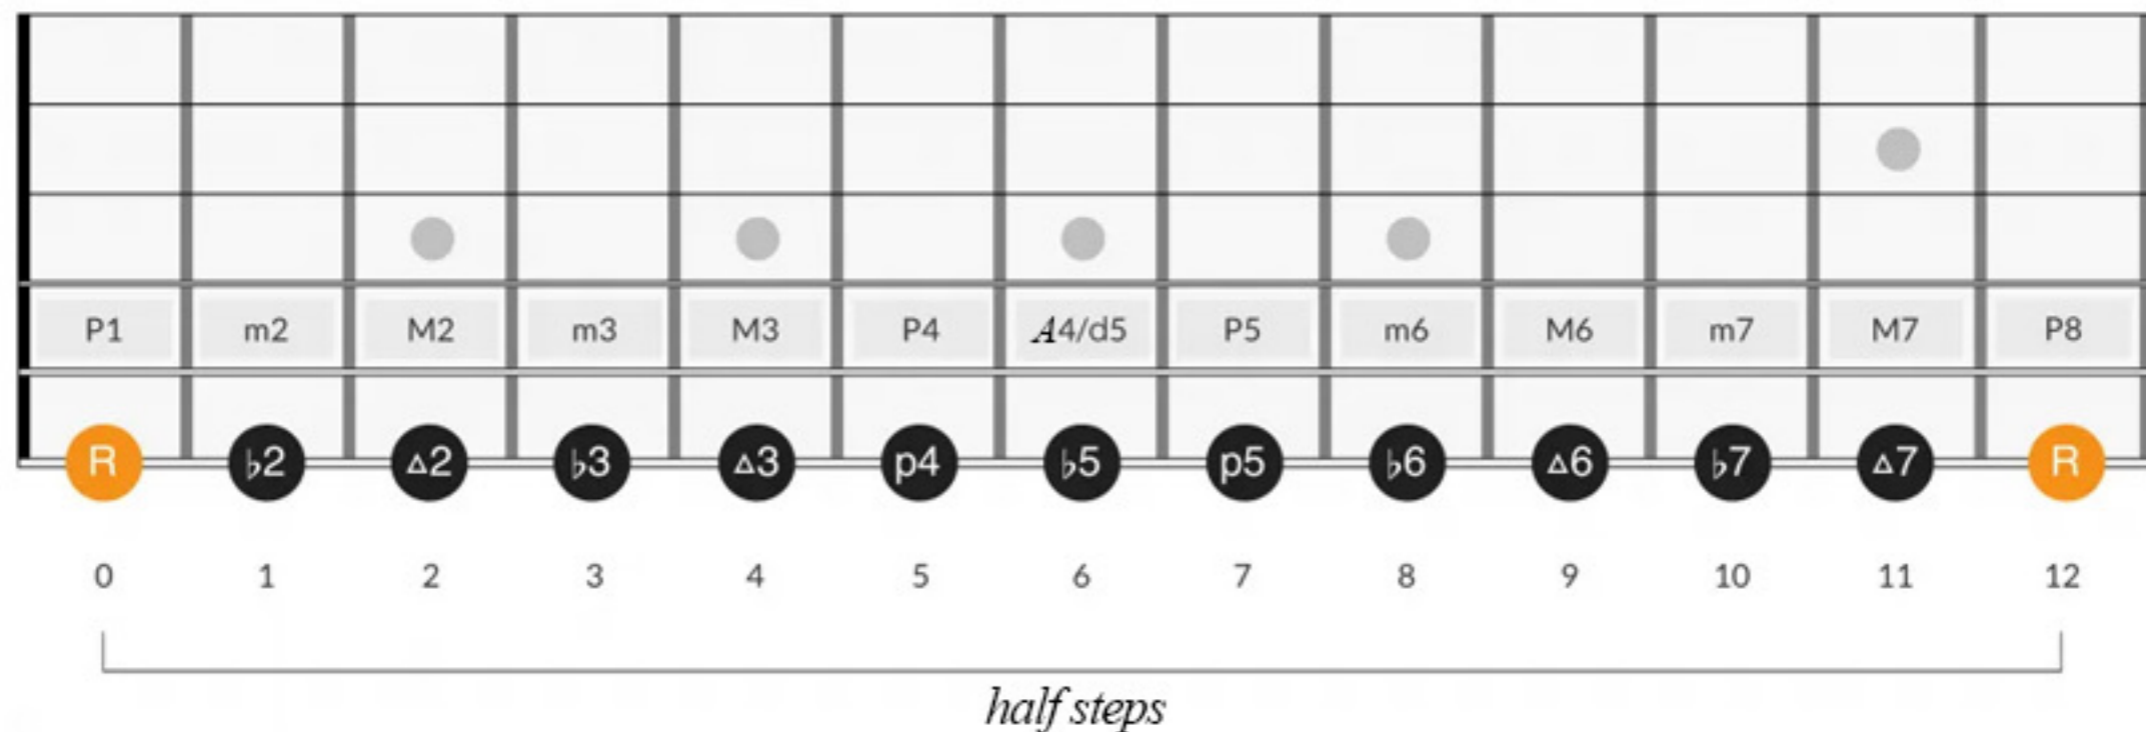

# Intervals on the Guitar

*P = Perfect*

*m = Minor*

*M = Major*

*A = Augmented (or "Sharp")*

*d = Diminished (or "Flat")*